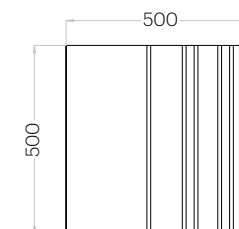

ryflowane
corrugated surface

miękkie
soft

Fluffo SOFT RIFT / Pixel L, Pixel L SemiRift, Pixel L Rift

Fluffo SOFT RIFT / Pixel L, Pixel L SemiRift, Pixel L Rift

Pixel L SemiRift

Grubość (thickness): 30 mm
Waga (weight): 300 g
1 szt. (pc) = 0,25 m²
4 szt. (pcs) = 1,00 m²