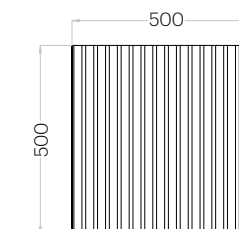

Grubość (thickness): 30 mm
Waga (weight): 290 g
1 szt. (pc) = 0,25 m²
4 szt. (pcs) = 1,00 m²

Grand Rift