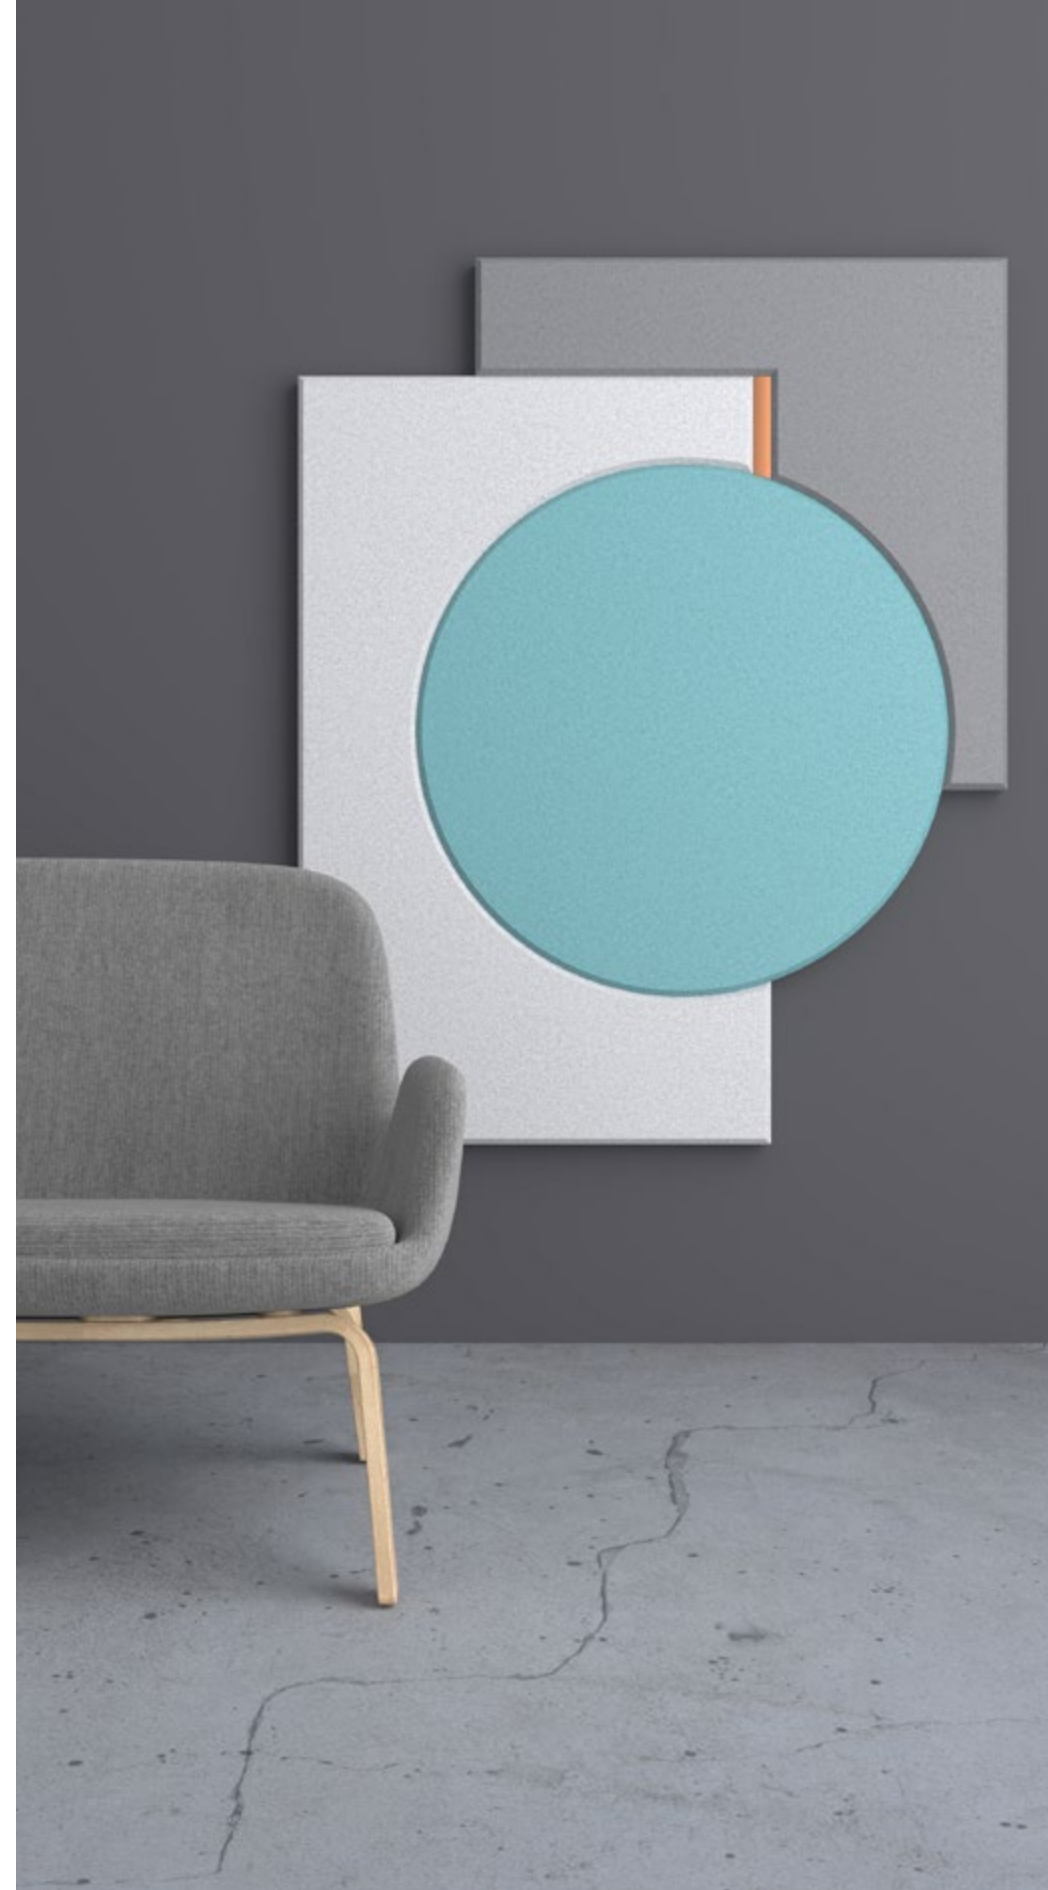

Grubość (thickness): 56 mm
Waga (weight): 10000 g
1 szt. (pc) : 1,57 m2

Grubość (thickness): 56 mm
Waga (weight): 8000 g
1 szt. (pc) : 1,23 m2

Grubość (thickness): 56 mm
Waga (weight): 7000 g
1 szt. (pc) : 1,02 m2

Grubość (thickness): 56 mm
Waga (weight): 5200 g
1 szt. (pc) : 0,80 m2

Grubość (thickness): 56 mm
Waga (weight): 6800 g
1 szt. (pc) : 1,04 m2

Montaż Fluffo ART

Fluffo ART installation.

Każdy z paneli Fluffo ART mocowany jest do ściany za pomocą klipsów montażowych. Dzięki takiemu rozwiązaniu panel można wielokrotnie zdejmować i przytwierdzać do ściany. W dokładnym rozmieszczeniu klipsów montażowych na ścianie pomaga szablon i akcesoria montażowe, dołączane do produktu.

Fluffo ART panels are mounted on walls with the use of special mounting clips. This solution, allows for the panel to be repeatedly removed and reattached to the wall. The template and mounting accessories included with the product help to accurately position the mounting clips on the wall.